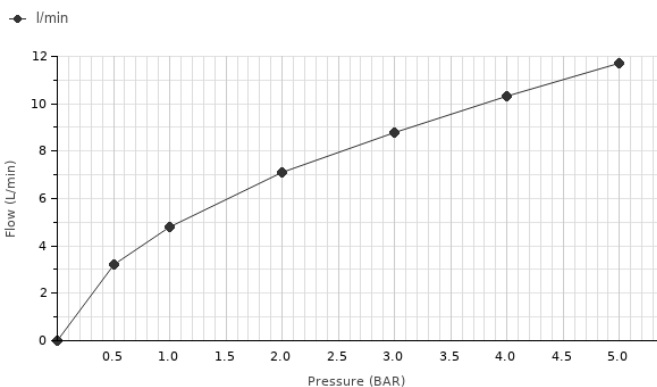

## Description

ROUND - Single lever sink mixer with pull-out shower and swivel spout. Ø35 ceramic cartridge and 3/8" connection. Length of hoses 430 mm and "Plus" aerator

## Flow rate diagramme

Pressure (bar)	0	0.5	1	2	3	4	5
Flow - l/min (±15%)	0	3.2	4.8	7.1	8.8	10.3	11.7

## Technical drawing

Dimensions in mm