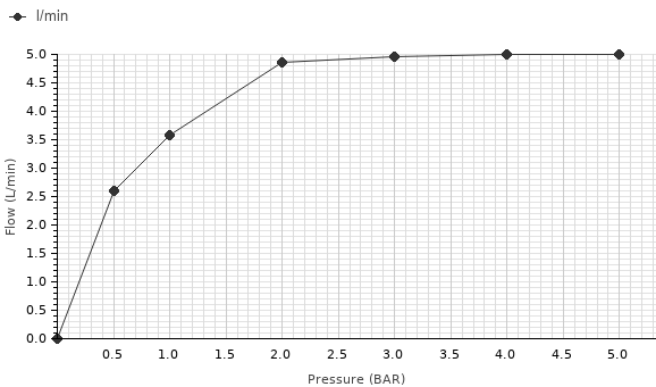

Description

Single lever basin mixer trim kit. . Ø35 mm ceramic cartridge. Without pop up waste. Flow rate 5 L/min at 3 bar. Possibility of vertical and horizontal installation.

Finish

black
100210549

Other Finishes

chrome
100210548

brushed titanium
100280809

brushed copper
100280860

Flow rate diagramme

Pressure (bar)	0	0.5	1	2	3	4	5
Flow - l/min (±15%)	0	2.6	3.57	4.85	4.95	5	5

Technical drawing

Dimensions in mm