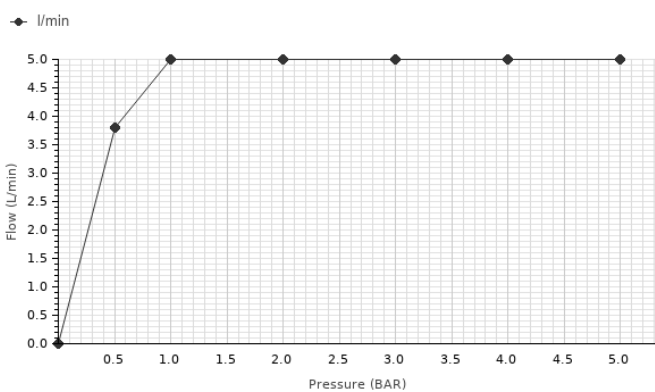

brushed gold
100304795

black
100267544

copper
100282782

brushed titanium
100284613

Flow rate diagramme

Pressure (bar)	0	0.5	1	2	3	4	5
Flow - l/min (±15%)	0	3.8	5	5	5	5	5

Technical drawing

Dimensions in mm