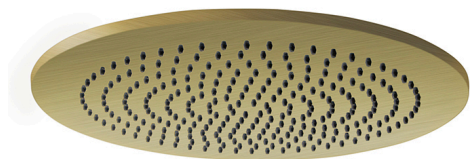

Rain Showers

# NEPTUNE SLIM

Designed by  
**RAMON ESTEVE**

Description

30 cm rain shower head, with ball joint

Finish

brushed gold  
100299345

Other Finishes

chrome  
100090796

Gold  
100238749

brushed copper  
100280685

titanium  
100280756

black  
100213249

white  
100253673

copper  
100280737

brushed titanium  
100281820

Technical drawing