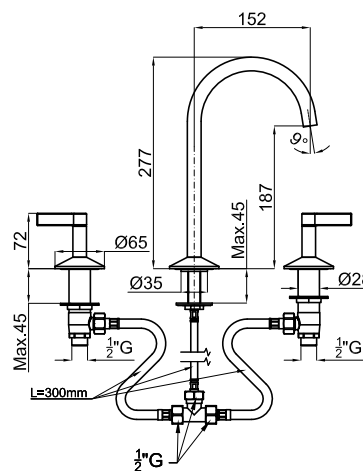

Bathroom Taps

LIGNAGE

Designed by
RAMON ESTEVE

Description

3 hole basin mixer 1/2". Ceramic disc valves . Without pop-up waste. Flow rate 5 l/min. at 3 bar.

Finish

brushed copper
100289252

Other Finishes

chrome
100238512

Gold
100238531

brushed gold
100299392

brushed titanium
100321011

Technical drawing

Dimensions in mm

noken
PORCELANOSA BATHROOMS

Warranty: For a warranty or other information on this product, visit our Web address: www.noken.com