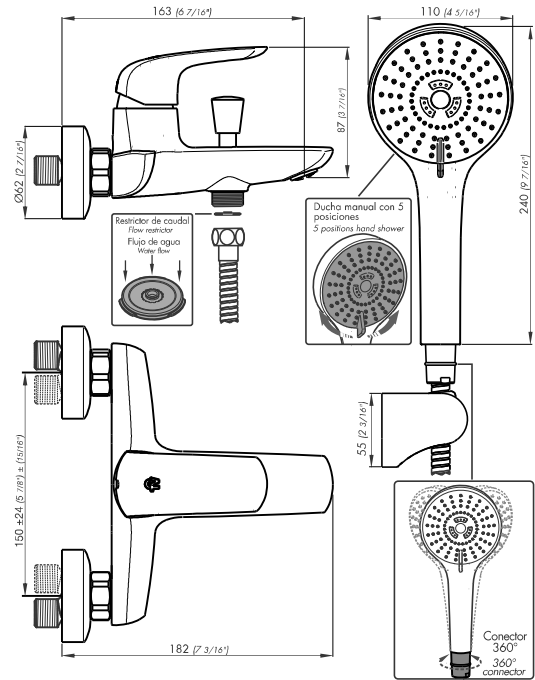

# EPUYÉN

Single handle external shower/tub set.  
Hand shower included.

Code Z310/L2.0

EN

## Diagram

\*dimensions in millimeters

\*dimensions in inches

## Product detail

Instalation	On deck or sink
Material	Chrome metal
Pressure	0.4 a 5.5 bar (5.8 a 80 PSI)
Item weight	2.20 kg
Volume	0,006 m <sup>3</sup>